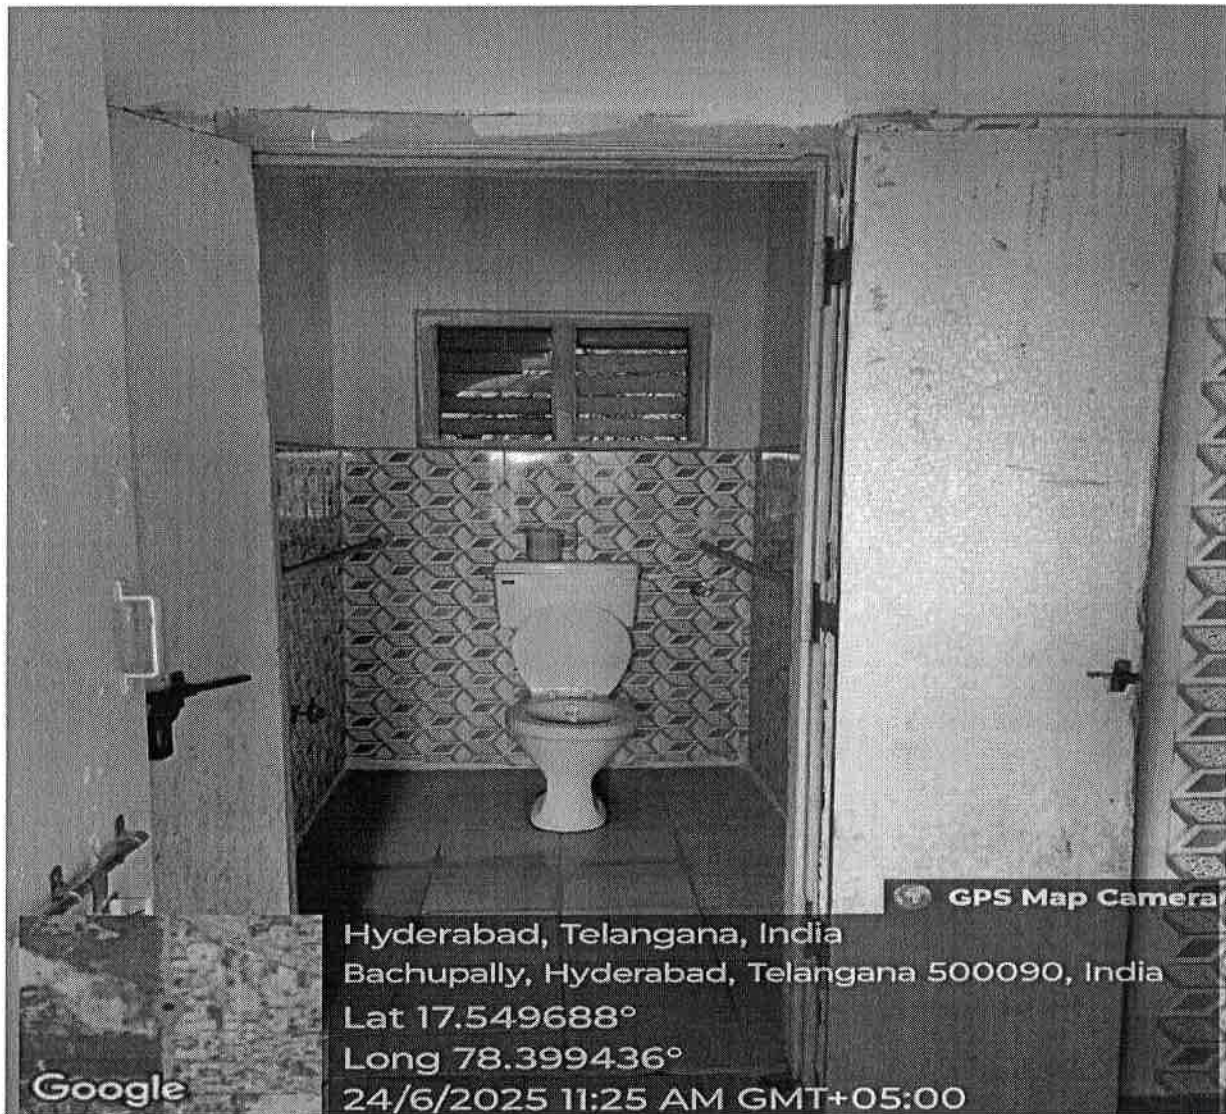

DRK Institute of Science and Technology (Approved by AICTE & Affiliated to JNTUH)

ACCREDITED BY NAAC

(Bowrampet (v), Near pragathi nagar, on Miyapur-medchal high way, Quthbullapur, Medchal, Hyd-500043)

Disabled Friendly Wash Room

Gulfer
PRINCIPAL
DRK Institute of Science & Technology
Bowrampet, Quthbullapur,
Hyderabad - 500 043